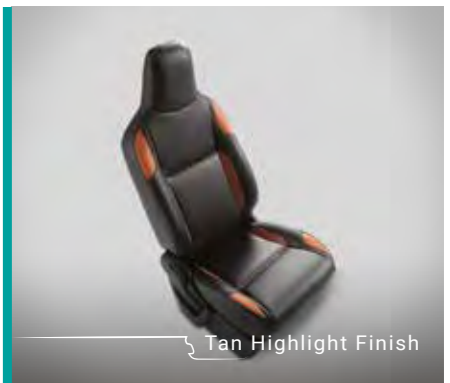

Tan Highlight Finish

990J0M69RB3-020 (Z/V) | 990J0M69RB3-080 (L)