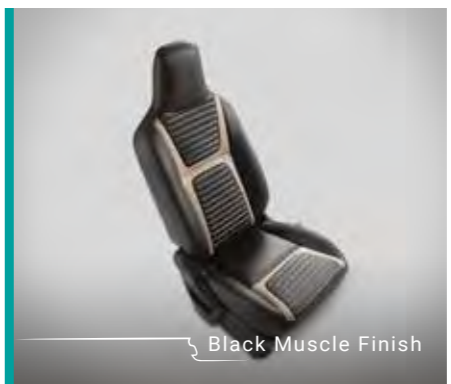

Black Wing Perforation Finish

Black Muscle Finish

990J0M69RB3-050 (Z/V) | 990J0M69RB3-110 (L)