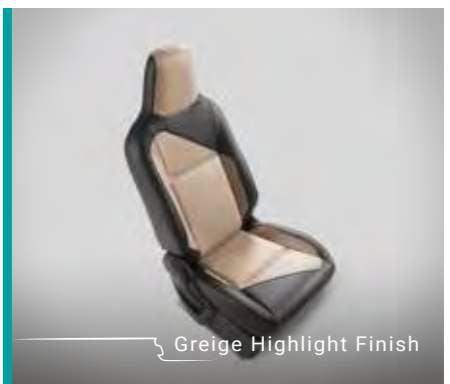

Greige Highlight Finish

990J0M69RB3-060 (Z/V) | 990J0M69RB3-120 (L)