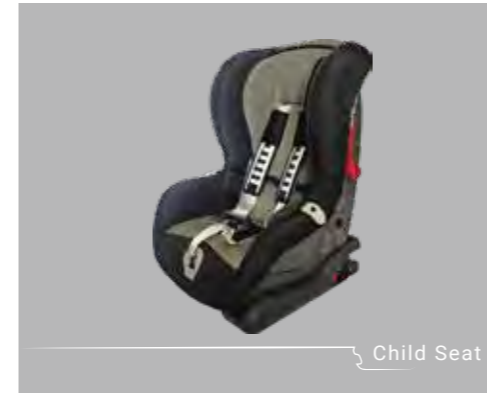

Subwoofer 1000W DBX 30.3

140W Active Subwoofer

4 Channel AMP 700W - HCP4

Speaker 270W ESK F165.5

Speaker 260W XS-FB162E

Speaker 210W TS-G1020S

Speaker 250W CSV-628

Child Seat