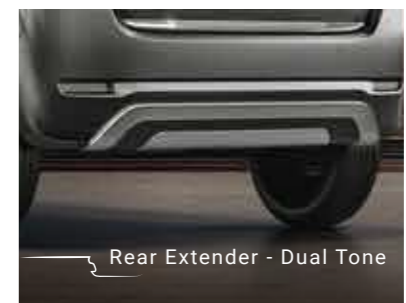

Front Extender - Dual Tone